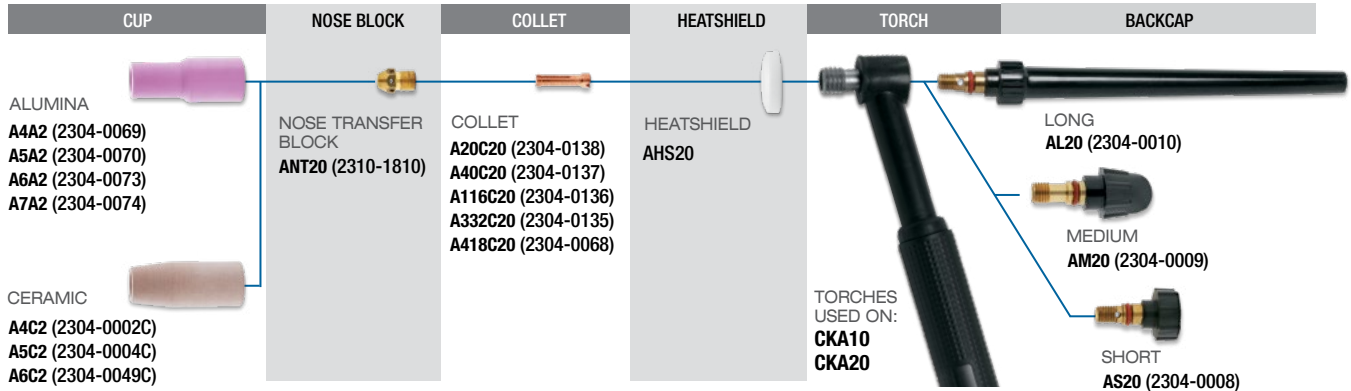

AIRCO A2 SERIES MODELS 10, 20

THREAD PATTERN FRONT: 5/16" x 32 REAR: 1/4" x 28

TUNGSTEN ELECTRODE CONVERSION CHART

SIZE SUFFIX	INCHES	MILLIMETERS
20	.020"	.5mm
40	.040"	1.0mm
116	1/16"	1.6mm
332	3/32"	2.4mm
418	1/8"	3.2mm
532	5/32"	4.0mm
316	3/16"	4.8mm
14	1/4"	6.4mm

A332C20 Size Code

AIRCO A3 SERIES MODELS 16, 35

THREAD PATTERN FRONT: 3/8" x 32 REAR: 5/16" x 24

TUNGSTEN ELECTRODE CONVERSION CHART

SIZE SUFFIX	INCHES	MILLIMETERS
20	.020"	.5mm
40	.040"	1.0mm
116	1/16"	1.6mm
332	3/32"	2.4mm
418	1/8"	3.2mm
532	5/32"	4.0mm
316	3/16"	4.8mm
14	1/4"	6.4mm

A332C35 Size Code