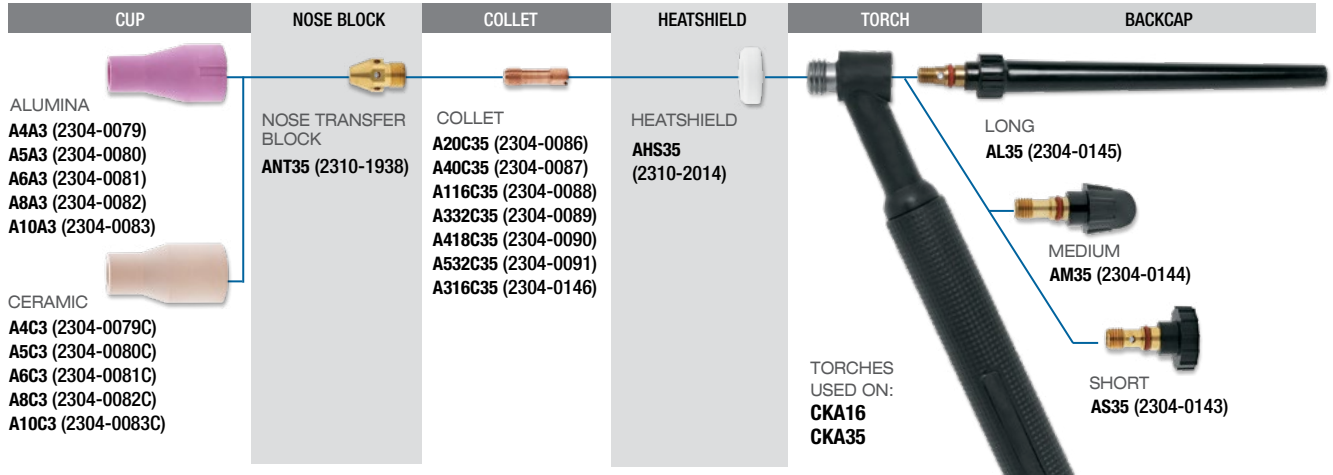

AIRCO A2 SERIES MODELS 10, 20

THREAD PATTERN FRONT: 5/16" x 32 REAR: 1/4" x 28

TUNGSTEN ELECTRODE CONVERSION CHART

SIZE SUFFIX	INCHES	MILLIMETERS
20	.020"	.5mm
40	.040"	1.0mm
116	1/16"	1.6mm
332	3/32"	2.4mm
418	1/8"	3.2mm
532	5/32"	4.0mm
316	3/16"	4.8mm
14	1/4"	6.4mm

A332C20 Size Code

AIRCO A3 SERIES MODELS 16, 35

THREAD PATTERN FRONT: 3/8" x 32 REAR: 5/16" x 24

TUNGSTEN ELECTRODE CONVERSION CHART

SIZE SUFFIX	INCHES	MILLIMETERS
20	.020"	.5mm
40	.040"	1.0mm
116	1/16"	1.6mm
332	3/32"	2.4mm
418	1/8"	3.2mm
532	5/32"	4.0mm
316	3/16"	4.8mm
14	1/4"	6.4mm

A332C35 Size Code