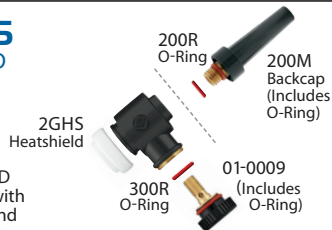

## 2 SERIES

GAS-COOLED

FL130 AND FL130V

FL2L TORCH HEAD  
Comes complete with  
2GHS heatshield and  
01-0009 screw with  
O-Ring

FL130

FLTBA

FL130V

FLTBAV

## 3 SERIES

GAS-COOLED

FL150 AND FL150V

FL3L TORCH HEAD  
Comes complete with  
300HS heatshield and  
01-0009 screw with  
O-Ring

FL150

FLTBA

FL150V

FLTBAV

## 2 SERIES

WATER-COOLED

FL230

FL2L TORCH HEAD  
Comes complete with  
2GHS heatshield and  
01-0009 screw with  
O-Ring

FL230

FLTBAW

## 3 SERIES

WATER-COOLED

FL250

FL3L TORCH HEAD  
Comes complete with  
300HS heatshield and  
01-0009 screw with  
O-Ring

FL250

FLTBAW

FL130 & FL130V (130amps)					FL150 & FL150V (150amps)				
Head Style	Cable	Cable Length	Standard	Super-Flex™	Head Style	Cable	Cable Length	Standard	Super-Flex™
FL2L	1 Piece	12 1/2 ft. (3.8m)	FL1312	FL1312SF	FL3L	1 Piece	12 1/2 ft. (3.8m)	FL1512	FL1512SF
		25 ft. (7.6m)	FL1325	FL1325SF			25 ft. (7.6m)	FL1525	FL1525SF
FL2L w/ valve	1 Piece	12 1/2 ft. (3.8m)	FL1312V	FL1312VSF	FL3L w/ valve	1 Piece	12 1/2 ft. (3.8m)	FL1512V	FL1512VSF
		25 ft. (7.6m)	FL1325V	FL1325VSF			25 ft. (7.6m)	FL1525V	FL1525VSF