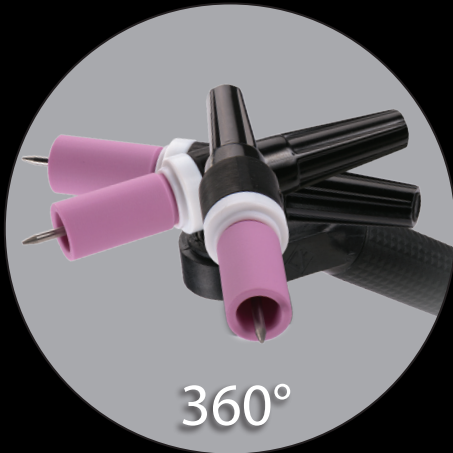

# Flex-Loc™ Torches

**THE STANDARD  
IN TIG WELDING**

Designed to give welders more versatility, the CK Flex-Loc™ torches are perfect for hard to reach welds and positions. The 360 degree rotating head locks at the desired angle for ultimate control.

- 360 degree variable angle torch head
- Locks in any position
- Interchangeable torch head for quick setup changes
- Great for "walking the cup" on open root welds
- Ergonomic design for ultimate comfort and control

## 2 SERIES

WATER-COOLED

FL230

FL2L TORCH HEAD  
Comes complete with  
2GHS heatshield and  
01-0009 screw with  
O-Ring

FL230

FLTBAW

## 3 SERIES

WATER-COOLED

FL250

FL3L TORCH HEAD  
Comes complete with  
300HS heatshield and  
01-0009 screw with  
O-Ring

FL250

FLTBAW

FL130 & FL130V (130amps)					FL150 & FL150V (150amps)				
Head Style	Cable	Cable Length	Standard	Super-Flex™	Head Style	Cable	Cable Length	Standard	Super-Flex™
FL2L	1 Piece	12 1/2 ft. (3.8m)	FL1312	FL1312SF	FL3L	1 Piece	12 1/2 ft. (3.8m)	FL1512	FL1512SF
		25 ft. (7.6m)	FL1325	FL1325SF			25 ft. (7.6m)	FL1525	FL1525SF
FL2L w/ valve	1 Piece	12 1/2 ft. (3.8m)	FL1312V	FL1312VSF	FL3L w/ valve	1 Piece	12 1/2 ft. (3.8m)	FL1512V	FL1512VSF
		25 ft. (7.6m)	FL1325V	FL1325VSF			25 ft. (7.6m)	FL1525V	FL1525VSF