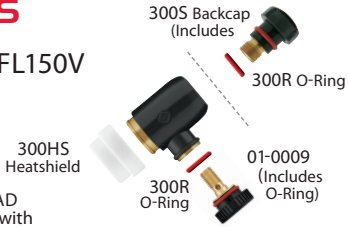

## 2 SERIES

GAS-COOLED

FL130 AND FL130V

FL2L TORCH HEAD  
Comes complete with  
2GHS heatshield and  
01-0009 screw with  
O-Ring

FL130

FLTBA

FL130V

FLTBAV

## 3 SERIES

GAS-COOLED

FL150 AND FL150V

FL3L TORCH HEAD  
Comes complete with  
300HS heatshield and  
01-0009 screw with  
O-Ring

FL150

FLTBA

FL150V

FLTBAV

## 3 SERIES

WATER-COOLED

FL250

FL3L TORCH HEAD  
Comes complete with  
300HS heatshield and  
01-0009 screw with  
O-Ring

FL250

FLTBAW

FL130 & FL130V (130amps)					FL150 & FL150V (150amps)				
Head Style	Cable	Cable Length	Standard	Super-Flex™	Head Style	Cable	Cable Length	Standard	Super-Flex™
FL2L	1 Piece	12 1/2 ft. (3.8m)	FL1312	FL1312SF	FL3L	1 Piece	12 1/2 ft. (3.8m)	FL1512	FL1512SF
		25 ft. (7.6m)	FL1325	FL1325SF			25 ft. (7.6m)	FL1525	FL1525SF
FL2L w/ valve	1 Piece	12 1/2 ft. (3.8m)	FL1312V	FL1312VSF	FL3L w/ valve	1 Piece	12 1/2 ft. (3.8m)	FL1512V	FL1512VSF
		25 ft. (7.6m)	FL1325V	FL1325VSF			25 ft. (7.6m)	FL1525V	FL1525VSF