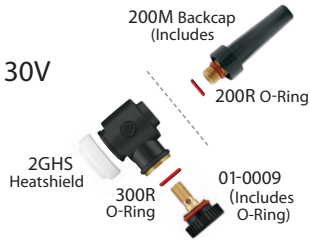

- 360 degree variable angle torch head
- Locks in any position
- Interchangeable torch head for quick setup changes
- Great for "walking the cup" on open root welds
- Ergonomic design for ultimate comfort and control

## 2 SERIES

GAS-COOLED

FL130 AND FL130V

FL2L TORCH HEAD  
Comes complete with  
2GHS heatshield and  
01-0009 screw with  
O-Ring

FL130

FLTBA

FL130V

FLTBAV

## 3 SERIES

WATER-COOLED

FL250

FL3L TORCH HEAD  
Comes complete with  
300HS heatshield and  
01-0009 screw with  
O-Ring

FL250

FLTBAW

FL130 & FL130V (130amps)					FL150 & FL150V (150amps)				
Head Style	Cable	Cable Length	Standard	Super-Flex™	Head Style	Cable	Cable Length	Standard	Super-Flex™
FL2L	1 Piece	12 1/2 ft. (3.8m)	FL1312	FL1312SF	FL3L	1 Piece	12 1/2 ft. (3.8m)	FL1512	FL1512SF
		25 ft. (7.6m)	FL1325	FL1325SF			25 ft. (7.6m)	FL1525	FL1525SF
FL2L w/ valve	1 Piece	12 1/2 ft. (3.8m)	FL1312V	FL1312VSF	FL3L w/ valve	1 Piece	12 1/2 ft. (3.8m)	FL1512V	FL1512VSF
		25 ft. (7.6m)	FL1325V	FL1325VSF			25 ft. (7.6m)	FL1525V	FL1525VSF