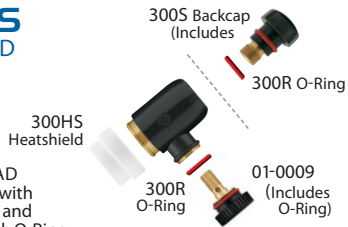

## 3 SERIES

GAS-COOLED

FL150 AND FL150V

FL3L TORCH HEAD  
Comes complete with  
300HS heatshield and  
01-0009 screw with  
O-Ring

FL150

FLTBA

FL150V

FLTBAV

## 2 SERIES

WATER-COOLED

FL230

FL2L TORCH HEAD  
Comes complete with  
2GHS heatshield and  
01-0009 screw with  
O-Ring

FL230

FLTBAW

## 3 SERIES

WATER-COOLED

FL250

FL3L TORCH HEAD  
Comes complete with  
300HS heatshield and  
01-0009 screw with  
O-Ring

FL250

FLTBAW

FL130 & FL130V (130amps)					FL150 & FL150V (150amps)				
Head Style	Cable	Cable Length	Standard	Super-Flex™	Head Style	Cable	Cable Length	Standard	Super-Flex™
FL2L	1 Piece	12 1/2 ft. (3.8m)	FL1312	FL1312SF	FL3L	1 Piece	12 1/2 ft. (3.8m)	FL1512	FL1512SF
		25 ft. (7.6m)	FL1325	FL1325SF			25 ft. (7.6m)	FL1525	FL1525SF
FL2L w/ valve	1 Piece	12 1/2 ft. (3.8m)	FL1312V	FL1312VSF	FL3L w/ valve	1 Piece	12 1/2 ft. (3.8m)	FL1512V	FL1512VSF
		25 ft. (7.6m)	FL1325V	FL1325VSF			25 ft. (7.6m)	FL1525V	FL1525VSF